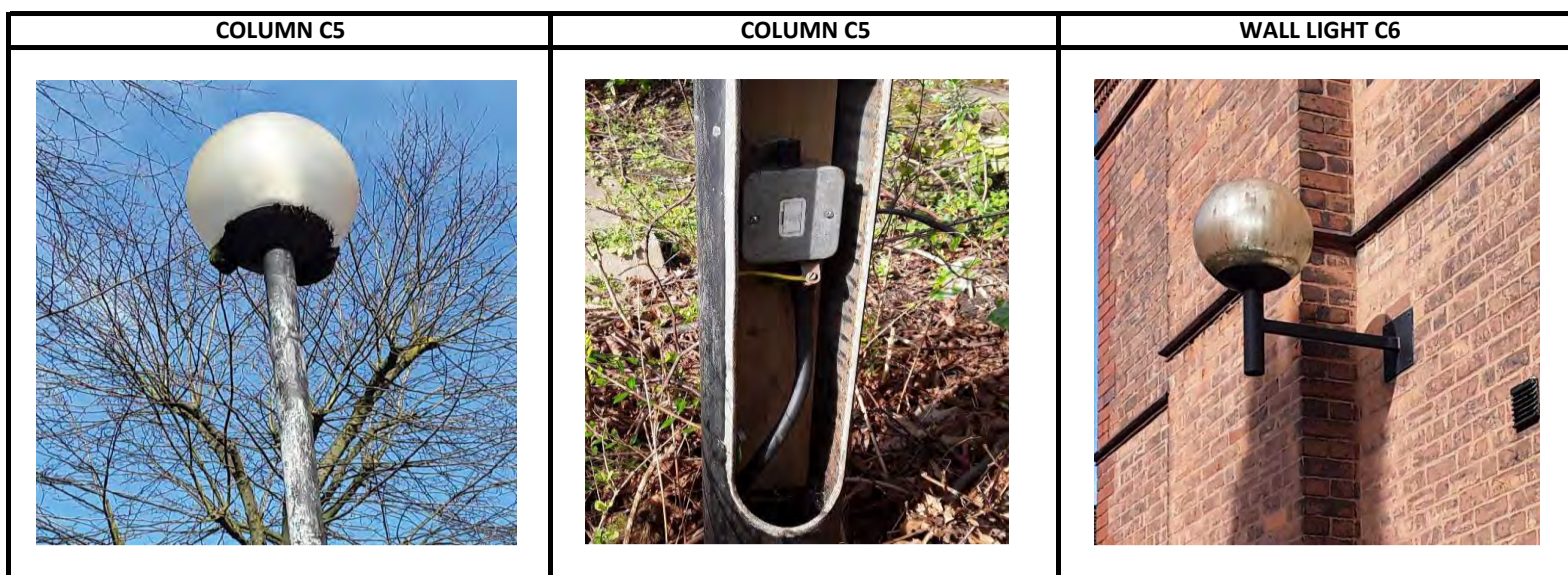

COLUMNS

LANTERN TYPE	GEAR	FUZE
Fitzgerald 500mm 70w globe	70w SON	13 AMP

COLUMN	ON/OFF	CONDITION	HEIGHT	FURTHER WORKS	ITEMS REQUIRED
C1	Off	Poor - reflector damaged	5m	Cut-out & earthing	New lantern
C2	Off	Fair	5m	Cut-out & earthing	
C3	Off	Has been hit, needs re-pumbing, fair	5m	Cut-out & earthing	
C4	Off	Poor, very UV damaged	5m	Cut-out & earthing	New lantern
C5	Off	Has been hit, needs replacing & painting, poor condition	5m	Cut-out & earthing	New lantern
C6	Off	Wall mounted, poor condition	5m	Cut-out & earthing	New lantern